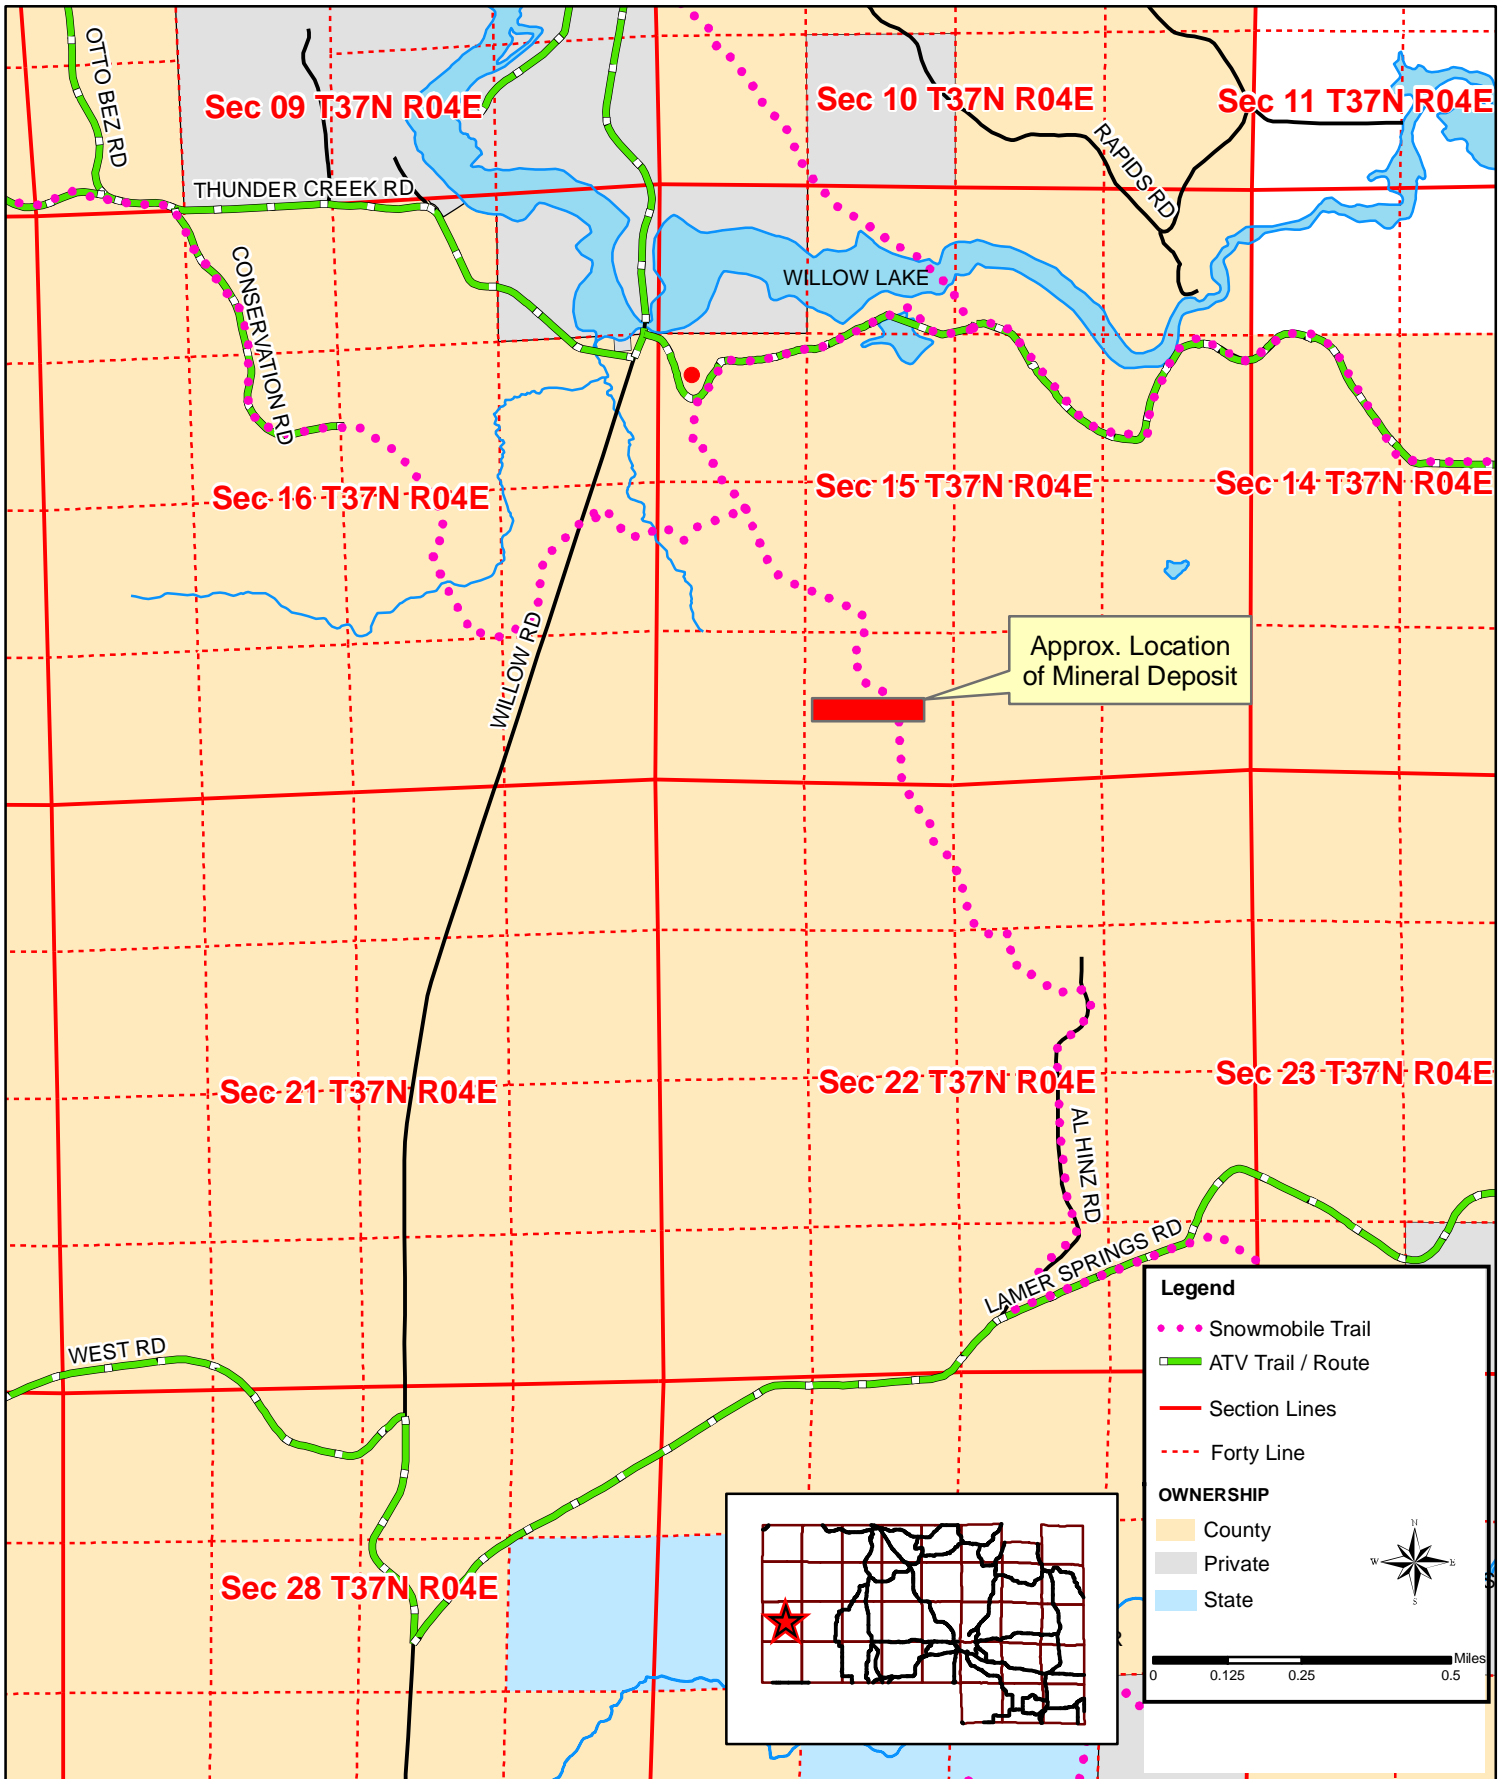

Approximate Location of Mineral Deposit
Section 15, T37N R4E
Town of Lynne
Oneida County, WI

Sec 09 T37N R04E

Sec 10 T37N R04E

Sec 11 T37N R04E

Sec 16 T37N R04E

Sec 15 T37N R04E

Sec 14 T37N R04E

Sec 21 T37N R04E

Sec 22 T37N R04E

Sec 23 T37N R04E

Sec 28 T37N R04E

Approx. Location
of Mineral Deposit

Legend

- Snowmobile Trail
- ▬ ATV Trail / Route
- Section Lines
- ⋯ Forty Line

OWNERSHIP

- County
- Private
- State

Miles
0 0.125 0.25 0.5